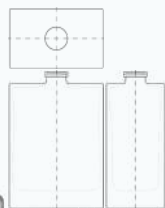

DRIFT

Bottle

KEEN

Bottle

CARAT

Bottle

FLOW

Bottle

100 ML Bottle