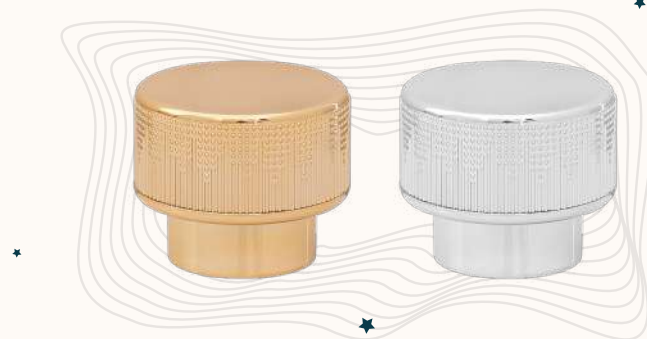

LOTUS (NEW)

15 mm - 14 gr

PLATE (NEW)

15 mm - 25gr

PEAK (NEW)

15 mm - 6 gr

FELIX (NEW)

15 mm - 13 gr

CITY (NEW)

15 mm - 8 gr

ORBIT (NEW)

15 mm - 8 gr

Caps