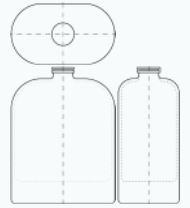

WAVE

Bottle

EFES

Bottle

MARVEL

Bottle

NOVA

Bottle

100 ML Bottle