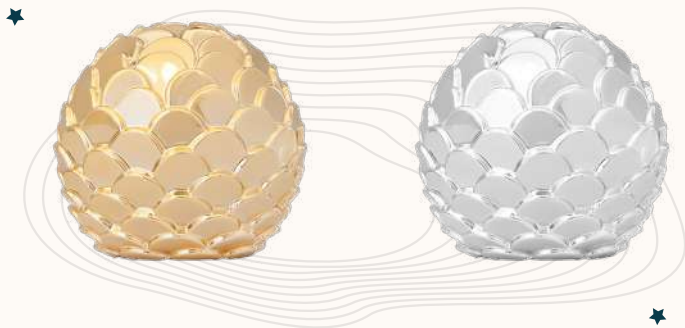

Screw neck bottle

Clear O 34 30 85 70 50 25 FEA 15

PERFUME CAPS

LOTUS (NEW)

15 mm - 14 gr

PLATE (NEW)

15 mm - 25gr

PEAK (NEW)