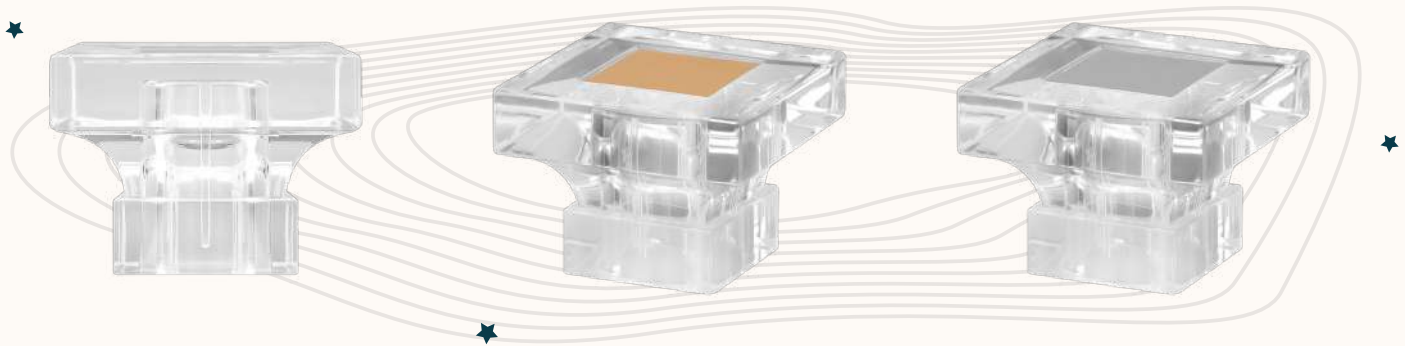

MARS (NEW)

15 mm - 10 gr

WEED (NEW)

15 mm - 19 gr

CONIC (NEW)

15 mm - 27 gr