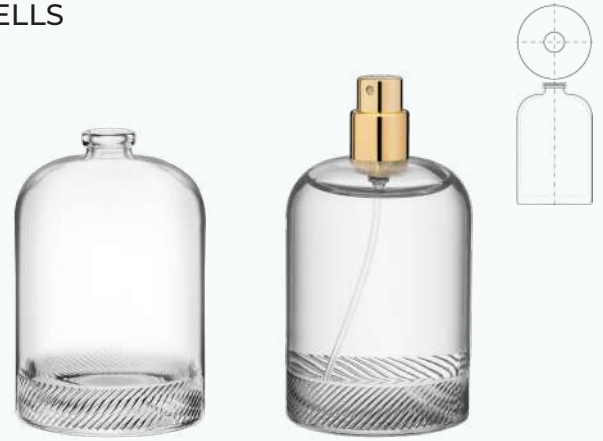

Bottle

ANGEL

IMPERA

Bottle

Bottle

100 ML Bottle

LURA

Bottle

WELLS

Bottle

CUBE

Bottle

100 ML Bottle

ZEYN (NEW)

Colored bottle, pump, collar and cap set

DIVA SET