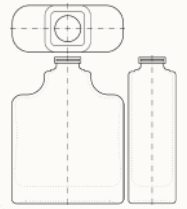

SOSSA

Bottle

50 ML Bottle

FIT II

ZEUS II

Bottle

Bottle

CORE II