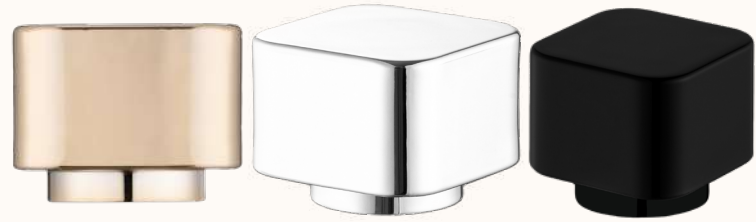

SAMBA

15 mm - 13 gr

COIN

15 mm - 29 gr

CAKE

15 mm - 79 gr

MATE

15 mm - 13 gr