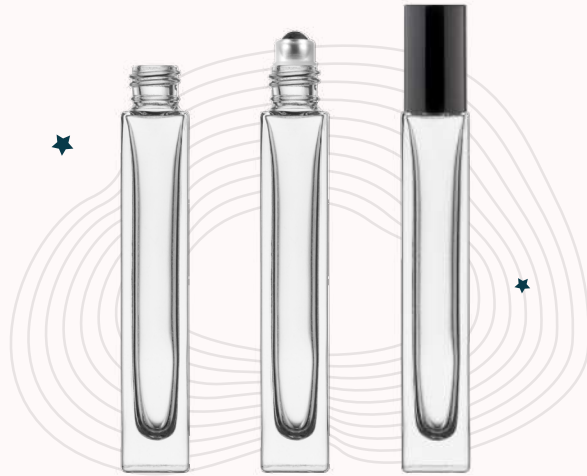

20 mm SS gold, silver and black pump - 130 mcl

18 mm Pump - 80 mcl

18 mm gold, silver and black pump - 80 mcl

20 mm SS Collar

20 mm gold - silver - black collar

15 mm Collar

15 mm collar

15 mm Step Collar

15 mm gold - black - silver step collar

COLORY TUBE

Tube bottle with plastic pump and cap set

JR. LINED (NEW)

Bottle, pump, collar and cap set / without cap

ROLL ON 10 ML (NEW)

Roll On Set

Mini Set

ROLL ON SQUARE - 10 ML (NEW)

Roll On Set

ROLL ON CYLINDER - 10 ML (NEW)

Roll On Set

7,5 ML SCREW NECK TESTER SET (NEW)

Screw neck bottle, pump, collar and cap set - 7,5 ml

10 ML SCREW NECK TESTER SET (NEW)

Screw neck bottle, pump, collar and cap set - 10 ml