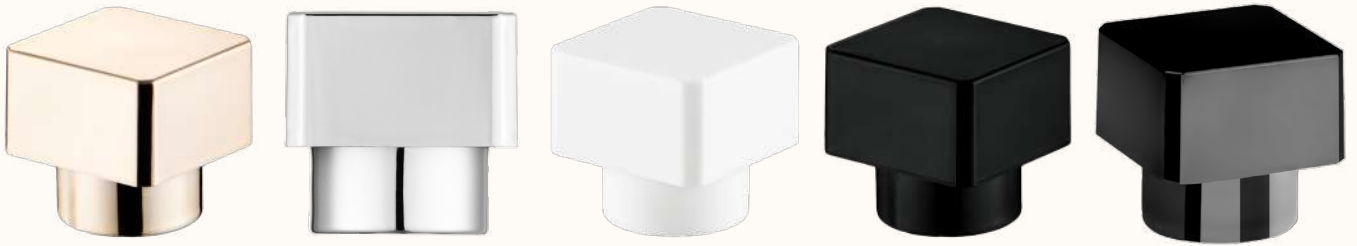

SNAP (NEW)

15 mm - 11 gr

ROAMY

15 mm - 14 gr

PRISM

15 mm - 8 gr

WOLF (NEW)

15 mm - 10 gr