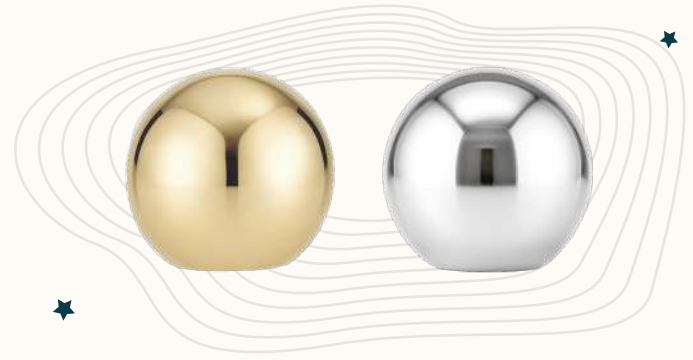

15 mm - 25 gr

ROSA (NEW)

15 mm - 25 gr

PERS (NEW)

15 mm - 12 gr

KING (NEW)

15 mm - 10 gr

SULTAN