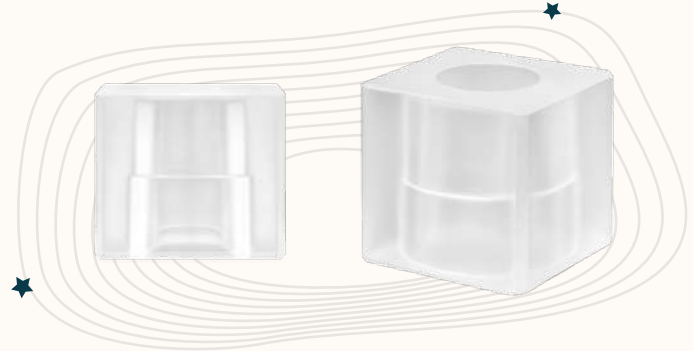

PALACE (NEW)

15 mm - 23 gr

RAY (NEW)

15 mm - 7 gr

ICE (NEW)

15 mm - 10 gr

TIE

15 mm - 25 gr