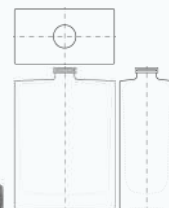

Bottle

CARAT

Bottle

FLOW

Bottle

100 ML Bottle

LIGA

DIAMOND