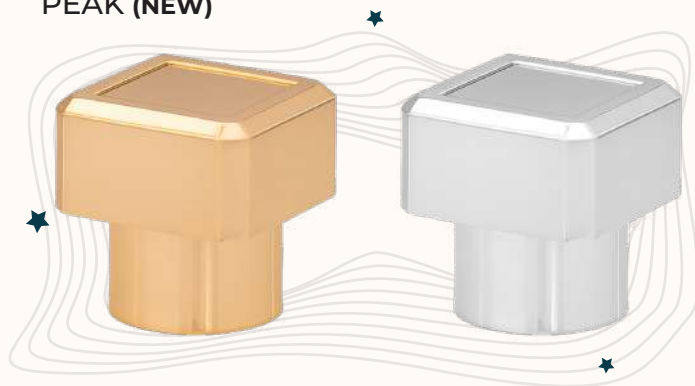

Screw neck bottle

Clear O 34 30 85 70 50 25 FEA 15

PERFUME CAPS

LOTUS (NEW)

15 mm - 14 gr

PLATE (NEW)

15 mm - 25gr

PEAK (NEW)