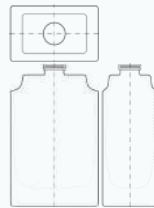

100 ML Bottle

CEO

CEO ICE

Bottle

Bottle

WEED

TOOL

Bottle