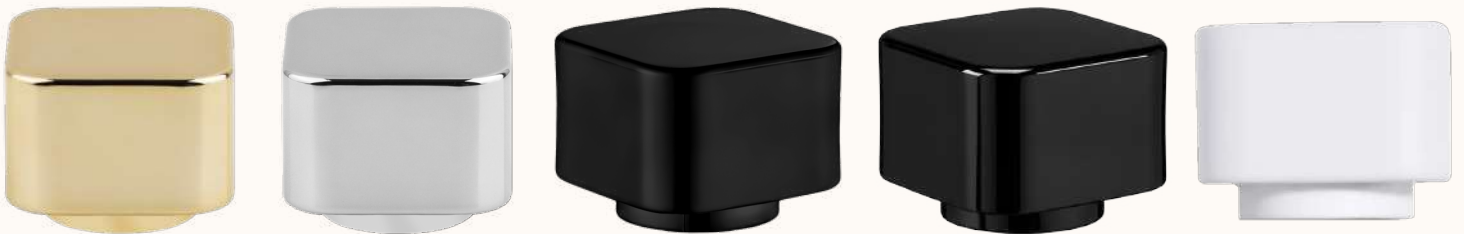

SAMBA

15 mm - 13 gr

COIN

15 mm - 29 gr

CAKE

15 mm - 79 gr

MATE

15 mm - 13 gr