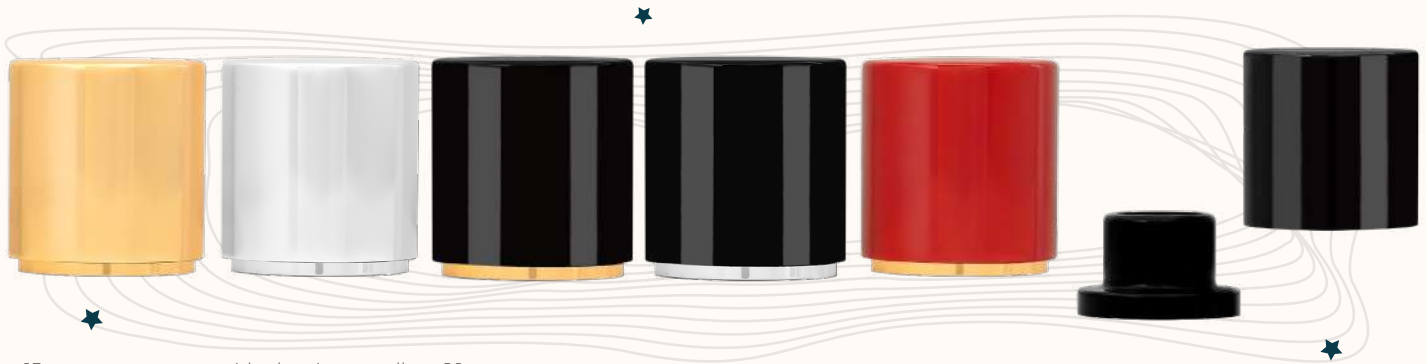

15 mm - 12 gr

Caps

BIG MAGNET

15 mm magnet cap with aluminum collar - 67 gr

BULL

15 mm - 56 gr

UV MAGNET (NEW)

15 mm magnet cap with aluminum collar - 29 gr